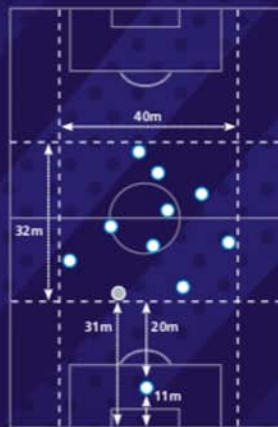

Team shape

- In possession
- Deepest defender