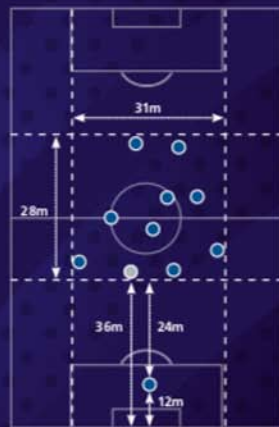

- Out of possession
- Deepest defender