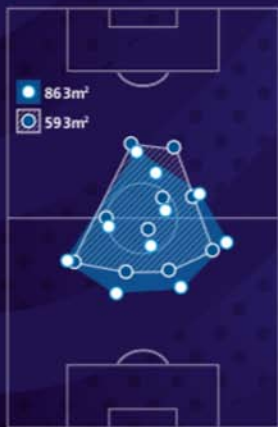

Team compactness

- In possession
- Out of possession