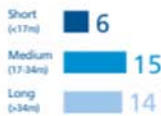

Goalkeeper passing length